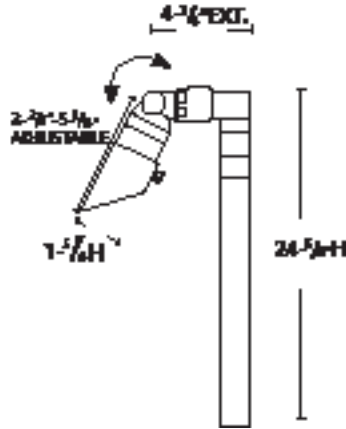

KEY FEATURES

- •FULLY ADJUSTABLE SHROUD FOR GLARE CONTROL
- •CAST BRASS
- •NATURAL BRONZE AND BLACK FINISHES AVAILABLE
- •TEMPERED, SHOCK AND HEAT RESISTENT LENS
- •HIGH TEMPERATURE CERAMIC SOCKET
- •FIELD REPLACEABLE LED LAMP
- •DIMMABLE*

PRODUCT SPECIFICATIONS

MATERIAL	CAST BRASS
FINISH	NATURAL BRONZE OR BLACK
LENS	CLEAR FLAT TEMPERED
SOCKET	BI PIN
LAMP	MR11
VOLTAGE	12V AC/DC
LIGHT SPREAD	6-8 FT AVG

STEP 1

FIXTURE CONFIGURATION

PS-104B

FINISH

- NBZ NATURAL BRONZE
- BK BLACK

STEP 3

ACCESSORY OPTIONS

AX-800P
INCLUDED

STAKE OPTION

- AX-802P HEAVY DUTY PERMA POST

STEP 2

LED LAMP CONFIGURATION

LED-MR11

LED WATTAGE

- 2.5W 180 LM

KELVIN TEMPERATURE

- 27K 2700K
- 30K 3000K

BEAM ANGLE

- 40D 40° STANDARD
- 80D 80° WIDE

* Dimmable: See MR11 LED Lamps Spec Sheet for additional details