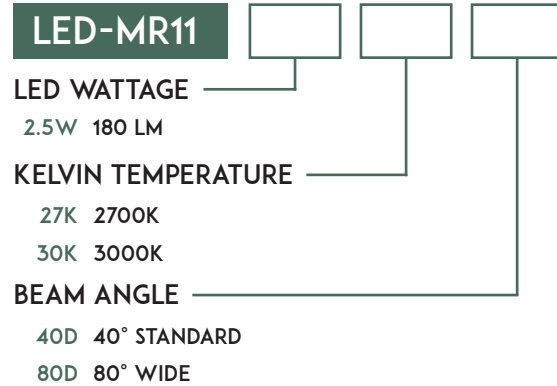

STEP 2

LED LAMP CONFIGURATION

+ Dimmable: See MR11 LED Lamps Spec Sheet for additional details