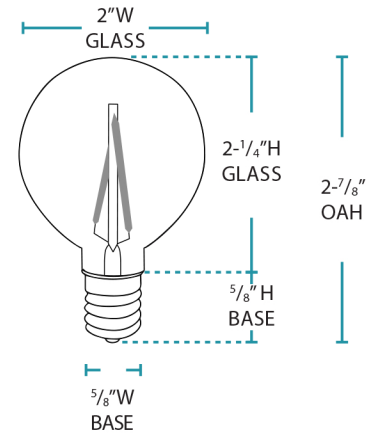

12V FILAMENT LED

LED-BK-G50-1-12-FIL

WATTAGE	1W
KELVIN	2400K
LUMENS	45
DIMMABLE	YES*
VOLTAGE	11V AC - 13V AC
BASE	INTERMEDIATE (E17)

120V FILAMENT LED

LED-BK-G50-1-120-FIL

WATTAGE	1W
KELVIN	2400K
LUMENS	100
DIMMABLE	YES
VOLTAGE	120V AC
BASE	INTERMEDIATE (E17)

G50 LAMP DIMENSIONS

Dimensions for all G50 lamps on this page.

***PRIMARY SIDE DIMMING:** Requires LED magnetic low voltage (MLV) or LED electronic low voltage (ELV) dimmable transformer and compatible LED dimmer (MLV OR ELV) For more information see installation guidelines
 + Fully tested with Lutron Diva (DVLV-600P) dimmer and Lightcraft dimmable transformers

MODEL	BK-CABLE-1/8
MATERIAL	GALVANIZED
DIAMETER	1/8" (7X7)
STRENGTH	1700 LBS RATING
ROLL SIZE	RATING

CABLE WIRE CLAMPS

MODEL	BK-CABLE-CLAMP-1/16
MATERIAL	GALVANIZED

MODEL	BK-CABLE-CLAMP-1/8
MATERIAL	GALVANIZED