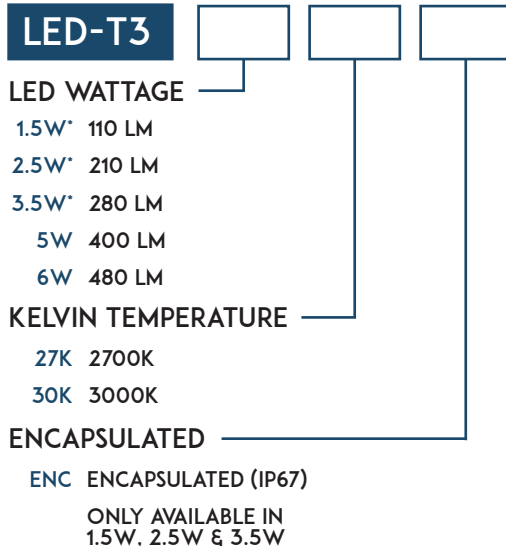

STEP 2

LED LAMP CONFIGURATION

** Dimmable: +Fully tested with Lutron Diva (DVLV-600P) dimmer and Lightcraft dimmable transformers and LED lamps.

See [Encapsulated T3 LED Lamps Spec Sheet](#) for additional details (1.5w, 2.5w, 3.5w only)