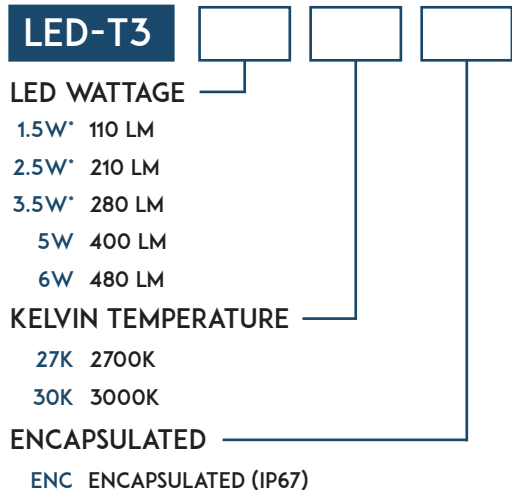

PRODUCT SPECIFICATION

- STANDARD SIZES 8", 10" AND 12"
- LARGE SIZES 14", 16", 18" AND 20"
- MATERIAL WHITE ACRYLIC / BRASS
- FINISH NATURAL BRONZE
- VOLTAGE / SOCKET 12V BI PIN T3
- LEAD WIRE 3 FT.
- MOUNTING 4" BRASS COLUMN MOUNT BASE (LARGE SIZES COME WITH 6" BASE)
- ACRYLIC OPERATING TEMP -5 DEGREE F TO 140 DEGREE F
- LED LAMP 12V T3 1.5W, 2.5W, 3.5W, 5W AND 6W 27K / 3K (SOLD SEPARATELY)

STEP 1

FIXTURE CONFIGURATION

* **Dimmable:** +Fully tested with Lutron Diva (DVLV-600P) dimmer and Lightcraft dimmable transformers and LED lamps.

See [Encapsulated T3 LED Lamps Spec Sheet](#) for additional details (1.5w, 2.5w, 3.5w only)

STEP 2

LED LAMP CONFIGURATION

ONLY AVAILABLE IN 1.5W, 2.5W & 3.5W