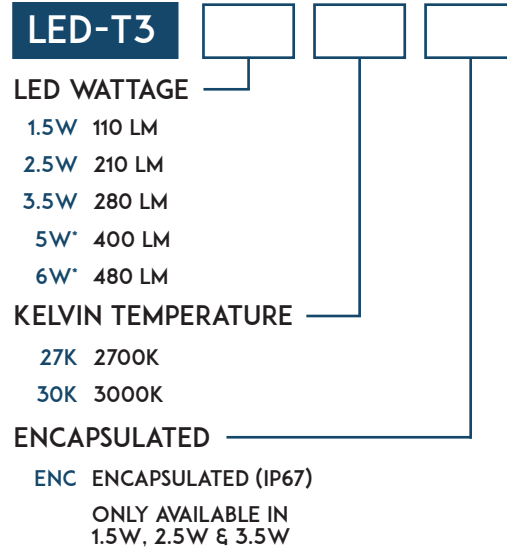

PRODUCT SPECIFICATIONS

MATERIAL	SOLID BRASS
FINISH	NATURAL BRONZE
LENS	FROST DOME
SOCKET	BI PIN
LAMP	T3/G4
VOLTAGE	12V
LIGHT SPREAD	6-8 FT AVG
LEAD WIRE	3 FT

STEP 1

FIXTURE CONFIGURATION

STEP 3

ACCESSORY OPTIONS

STEP 2

LED LAMP CONFIGURATION

+ Dimmable: See [ENCAPSULATED T3 LED Lamps Spec Sheet](#) for additional details (1.5w, 2.5w, 3.5w only)

* 5w & 6w: Available in Non-Encapsulated - (Non-Dimmable)