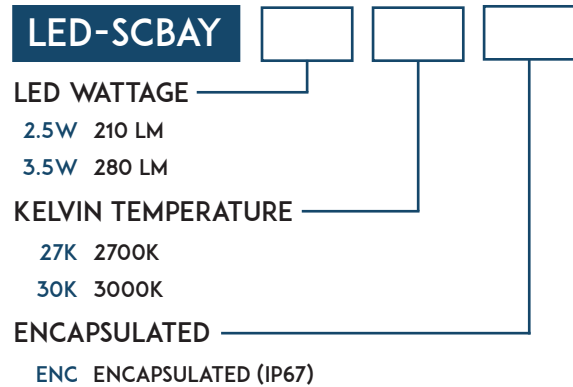

PRODUCT SPECIFICATIONS

MATERIAL	SOLID BRASS
FINISH	NATURAL BRONZE
SOCKET/LAMP	SC BAYONET
VOLTAGE	12V
LIGHT SPREAD	6-8 FT AVG
LEAD WIRE	3 FT

STEP 1

FIXTURE CONFIGURATION

STEP 3

ACCESSORY OPTIONS

STEP 2

LED LAMP CONFIGURATION