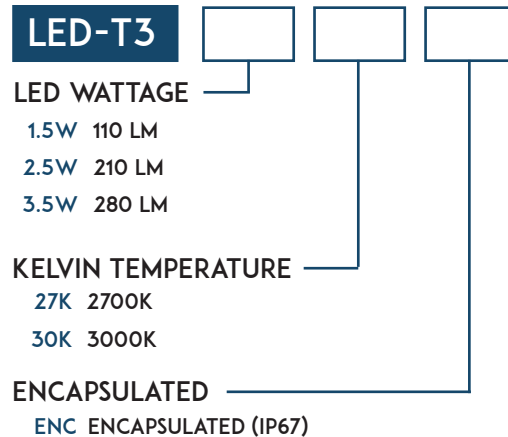

PRODUCT SPECIFICATIONS

MATERIAL	SOLID BRASS
FINISH	NATURAL BRONZE
LENS	FROST
SOCKET	BI-PIN
LAMP	T3/G4
VOLTAGE	12V
LIGHT SPREAD	3 FT AVG
LEAD WIRE	3 FT

STEP 1

FIXTURE CONFIGURATION

STEP 3

ACCESSORY OPTIONS

STEP 2

LED LAMP CONFIGURATION

+ Dimmable: +Fully tested with Lutron Diva (DVLV-600P) dimmer and Lightcraft dimmable transformers and LED lamps.

See [Encapsulated T3 LED Lamps Spec Sheet](#) for additional details (1.5w, 2.5w, 3.5w only)