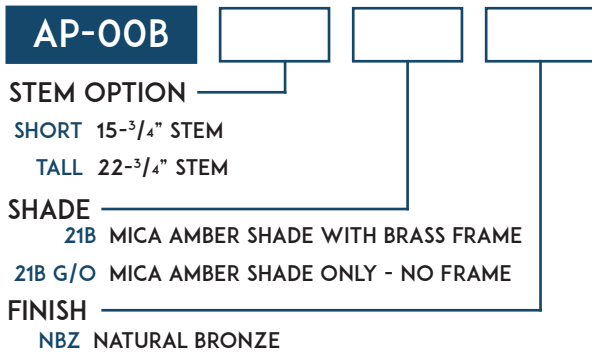

PROJECT	DATE
TYPE	CATALOG #

UNIVERSAL MICA AMBER

PATH LIGHT

AP-00B-21B / AP-00B-SHORT-21B

KEY FEATURES

- SOLID BRASS
- MICA AMBER ART GLASS SHADE
- NATURAL BRONZE FINISH GUARANTEED NOT TO CHIP, FLAKE OR PEEL
- TEMPERED, SHOCK AND HEAT RESISTENT LENS
- HIGH TEMPERATURE CERAMIC SOCKET
- FIELD REPLACEABLE LED LAMP
- LIFETIME WARRANTY ON BRASS MATERIAL
- DIMMABLE+

PRODUCT SPECIFICATIONS

MATERIAL	SOLID BRASS
FINISH	NATURAL BRONZE / AMBER GLASS
LENS	FROST AND CLEAR INCLUDED
SOCKET	BI-PIN
LAMP	T3/G4
VOLTAGE	12V
LIGHT SPREAD	8-10 FT AVG
LEAD WIRE	3 FT

STEP 1

FIXTURE CONFIGURATION