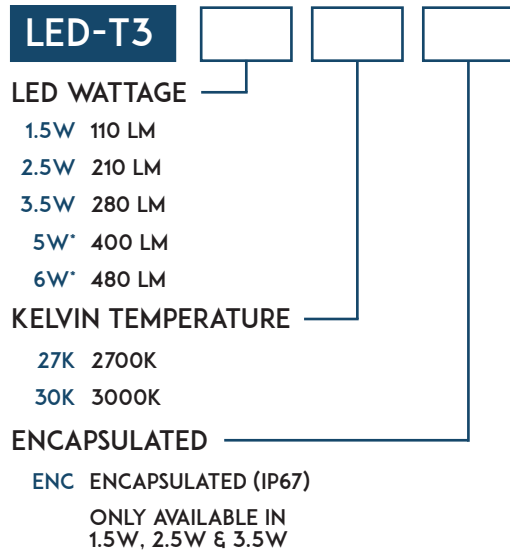

PRODUCT SPECIFICATIONS

MATERIAL	SOLID BRASS
FINISH	NATURAL BRONZE / AMBER GLASS
LENS	FROST AND CLEAR INCLUDED
SOCKET	BI-PIN
LAMP	T3/G4
VOLTAGE	12V
LIGHT SPREAD	8-10 FT AVG
LEAD WIRE	3 FT

STEP 1

FIXTURE CONFIGURATION

STEP 3

ACCESSORY OPTIONS

STEP 2

LED LAMP CONFIGURATION

+ Dimmable: +Fully tested with Lutron Diva (DVLV-600P) dimmer and Lightcraft dimmable transformers and LED lamps.

See [Encapsulated T3 LED Lamps Spec Sheet](#) for additional details (1.5w, 2.5w, 3.5w only)

* 5w & 6w: Only available in Non-Encapsulated - (Non-Dimmable)