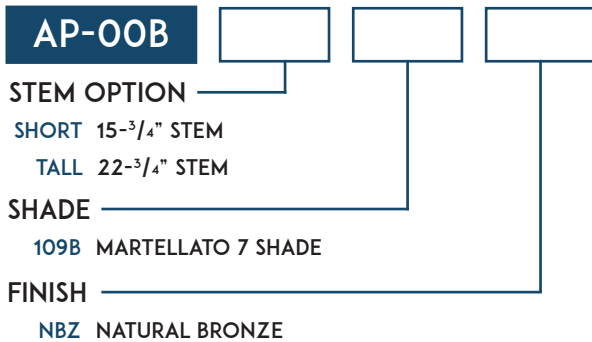

PROJECT	DATE
TYPE	CATALOG #

UNIVERSAL MARTELLATO 7 PATH LIGHT AP-00B-109B / AP-00B-SHORT-109B

KEY FEATURES

- SOLID BRASS
- HAMMERED SHADE
- NATURAL BRONZE FINISH GUARANTEED NOT TO CHIP, FLAKE OR PEEL
- TEMPERED, SHOCK AND HEAT RESISTANT LENS
- HIGH TEMPERATURE CERAMIC SOCKET
- FIELD REPLACEABLE LED LAMP
- LIFETIME WARRANTY ON BRASS MATERIAL
- DIMMABLE+

PRODUCT SPECIFICATIONS

MATERIAL	SOLID BRASS
FINISH	NATURAL BRONZE
LENS	FROST AND CLEAR INCLUDED
SOCKET	BI-PIN
LAMP	T3/G4
VOLTAGE	12V
LIGHT SPREAD	8-10 FT AVG
LEAD WIRE	3 FT

STEP 1

FIXTURE CONFIGURATION

STEP 3