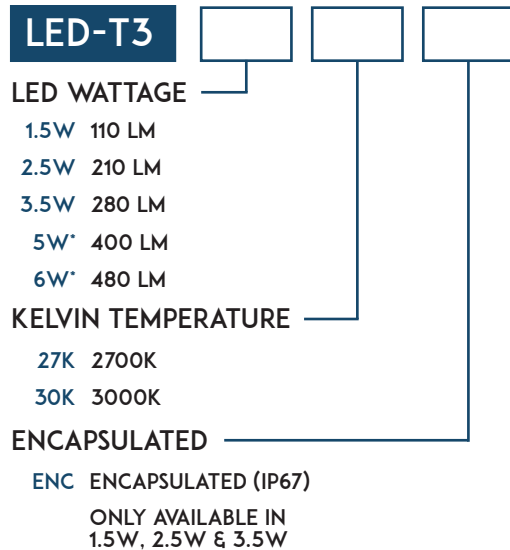

PRODUCT SPECIFICATIONS

MATERIAL	SOLID BRASS
FINISH	NATURAL BRONZE
LENS	FROST AND CLEAR INCLUDED
SOCKET	BI-PIN
LAMP	T3/G4
VOLTAGE	12V
LIGHT SPREAD	8-10 FT AVG
LEAD WIRE	3 FT

STEP 1

FIXTURE CONFIGURATION

STEP 3

ACCESSORY OPTIONS

STEP 2

LED LAMP CONFIGURATION

+ Dimmable: +Fully tested with Lutron Diva (DVLV-600P) dimmer and Lightcraft dimmable transformers and LED lamps.

See Encapsulated T3 LED Lamps Spec Sheet for additional details (1.5w, 2.5w, 3.5w only)

* 5w & 6w: Only available in Non-Encapsulated - (Non-Dimmable)