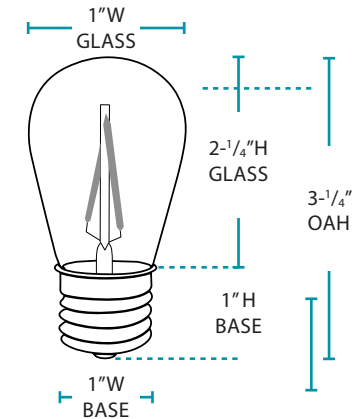

S14 LAMP DIMENSIONS

Dimensions for all S14 lamps on this page.

\*PRIMARY SIDE DIMMING: Requires LED magnetic low voltage (MLV) or LED electronic low voltage (ELV) dimmable transformer and compatible LED dimmer (MLV OR ELV) For more information see installation guidelines  
 + Fully tested with Lutron Diva (DVLV-600P) dimmer and Lightcraft dimmable transformers