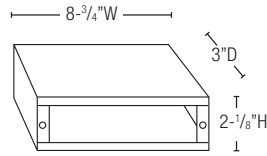

PROJECT	DATE
TYPE	CATALOG #

DOUBLE RECESSED

STEP LIGHT

SD-403B

NOTE: MEASUREMENT INCLUDES END TABS

KEY FEATURES

- SOLID BRASS
- NATURAL BRONZE FINISH GUARANTEED NOT TO CHIP, FLAKE OR PEEL
- TEMPERED, SHOCK AND HEAT RESISTENT LENS
- FIELD REPLACEABLE LED LAMP

PRODUCT SPECIFICATIONS

MATERIAL	SOLID BRASS
LAMP	SC BAY
SOCKET	SC BAY
VOLTAGE	9-15V AC/DC
LEAD WIRE	3 FT

STEP 1

FIXTURE CONFIGURATION

SD-403B

COVER

- SD-404B DOUBLE LOUVER
- SD-405B DOUBLE WINDOW

COVER OPTIONS