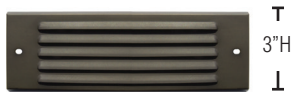

COVER OPTIONS

DOUBLE LOUVER

8-5/8" W

MODEL	SD-404B
LENS	FROST ACRYLIC
MATERIAL	SOLID BRASS
FINISH	NATURAL BRONZE
LIGHT SPREAD	5-6 FT AVG