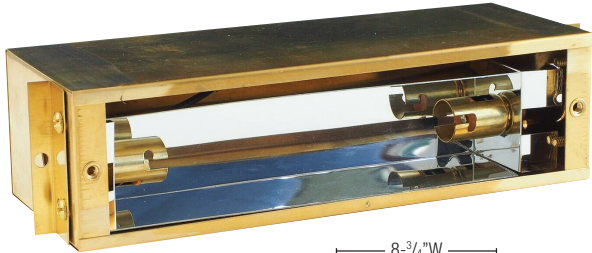

PROJECT	DATE
TYPE	CATALOG #

DOUBLE RECESSED

STEP LIGHT

SD-403B

NOTE: MEASUREMENT INCLUDES END TABS

KEY FEATURES

- SOLID BRASS
- NATURAL BRONZE FINISH GUARANTEED NOT TO CHIP, FLAKE OR PEEL
- TEMPERED, SHOCK AND HEAT RESISTENT LENS
- FIELD REPLACEABLE LED LAMP

PRODUCT SPECIFICATIONS

MATERIAL	SOLID BRASS
LAMP	SC BAY
SOCKET	SC BAY
VOLTAGE	9-15V AC/DC
LEAD WIRE	3 FT

STEP 1

FIXTURE CONFIGURATION

SD-403B

COVER

- SD-404B DOUBLE LOUVER
- SD-405B DOUBLE WINDOW

COVER OPTIONS

DOUBLE LOUVER

8-5/8" W

MODEL	SD-404B
LENS	FROST ACRYLIC
MATERIAL	SOLID BRASS
FINISH	NATURAL BRONZE
LIGHT SPREAD	5-6 FT AVG

DOUBLE WINDOW

8-5/8" W

MODEL	SD-405B
LENS	FROST ACRYLIC
MATERIAL	SOLID BRASS
FINISH	NATURAL BRONZE
LIGHT SPREAD	6-7 FT AVG

- ENC ENCAPSULATED (IP67)*
- *ONLY AVAILABLE IN 2.5W

NOTE: This fixture requires (2) lamps when ordering. PLEASE SPECIFY ACCORDINGLY

* Dimmable: See [Encapsulated SC LED Lamp Spec Sheet \(2.5w\)](#) & [Classic Corn Cob Lamp Spec Sheet \(4w\)](#) for additional details