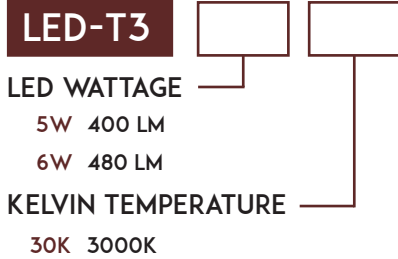

LED-T3-5W

LED-T3-6W

PRODUCT SPECIFICATIONS

BASE	T3 (G4 BASE)
CHIPSET	EPISTAR
VOLTAGE	9-15V AC/DC
DIMMABLE	NO

STEP 1

LED LAMP CONFIGURATION

KELVIN COLOR OPTIONS

DIMENSIONS