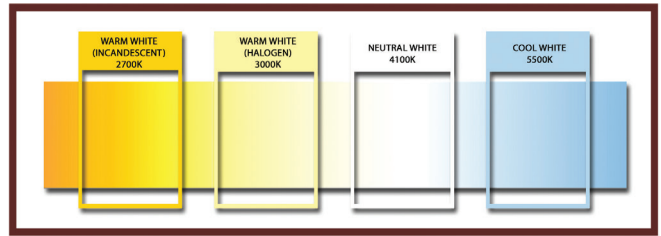

LED-T3-5W

LED-T3-6W

PRODUCT SPECIFICATIONS

BASE	T3 (G4 BASE)
CHIPSET	EPISTAR
VOLTAGE	9-15V AC/DC
DIMMABLE	NO

STEP 1

LED LAMP CONFIGURATION

KELVIN COLOR OPTIONS

DIMENSIONS