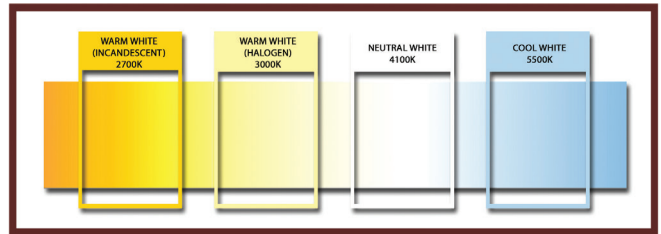

Lightcraft Outdoor's Classic Glass SC Bayonet lamps are available in a variety of kelvin color options. Optimized for outdoor use.

PROJECT	DATE
TYPE	CATALOG #

LED SC LAMPS

CLASSIC GLASS SERIES

KEY FEATURES

- DESIGNED FOR OUTDOOR USE
- SOFT WARM WHITE LIGHT OUTPUT
- 360° LIGHT OUTPUT
- 3 YEAR LIMITED WARRANTY

PRODUCT SPECIFICATIONS

BASE	SC BAY (SINGLE CONTACT)
GLASS	CLEAR
CHIPSET	EPISTAR
VOLTAGE	10-13V AC/DC
DIMMABLE	NO

STEP 1

LED LAMP CONFIGURATION

KELVIN COLOR OPTIONS

DIMENSIONS