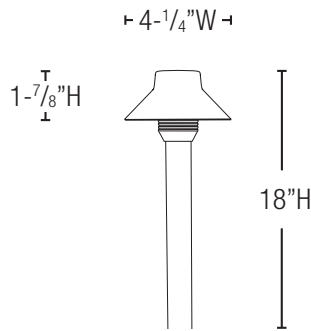

PROJECT	DATE
TYPE	CATALOG #

BELLA 4

AP-198B

KEY FEATURES

- CAST BRASS
- NATURAL BRONZE FINISH GUARANTEED NOT TO CHIP, FLAKE OR PEEL
- TEMPERED, SHOCK AND HEAT RESISTENT LENS
- HIGH TEMPERATURE CERAMIC SOCKETS
- FIELD REPLACEABLE LED LAMPS

PRODUCT SPECIFICATIONS

DIMENSIONS	18"OAH X 4"W
MATERIAL	CAST BRASS
GLASS	FROST DIFFUSER
LAMP/SOCKET	T3/G4
VOLTAGE	9-15V AC/DC
LIGHT SPREAD	3-5 FT AVG
LEAD WIRE	3 FT

STEP 1

FIXTURE CONFIGURATION

STEP 3

ACCESSORY OPTIONS