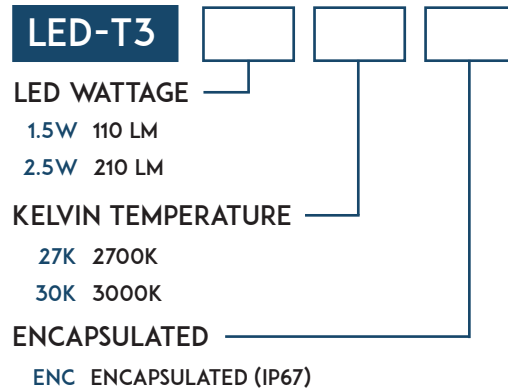

PRODUCT SPECIFICATIONS

DIMENSIONS	18"OAH X 4"W
MATERIAL	CAST BRASS
GLASS	FROST DIFFUSER
LAMP/SOCKET	T3/G4
VOLTAGE	9-15V AC/DC
LIGHT SPREAD	3-5 FT AVG
LEAD WIRE	3 FT

STEP 1

FIXTURE CONFIGURATION

STEP 3

ACCESSORY OPTIONS

STEP 2

LED LAMP CONFIGURATION

* Dimmable: See [ENCAPSULATED T3 LED Lamps Spec Sheet](#) for additional details