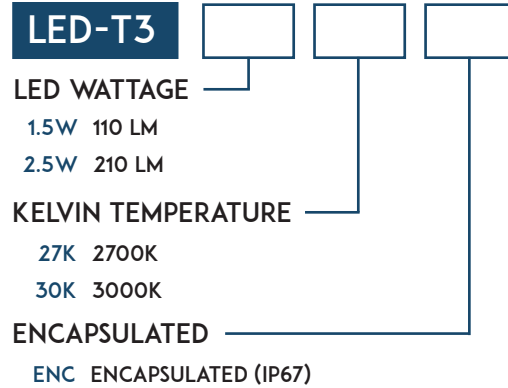

STEP 1 FIXTURE CONFIGURATION

STEP 2 LED LAMP CONFIGURATION