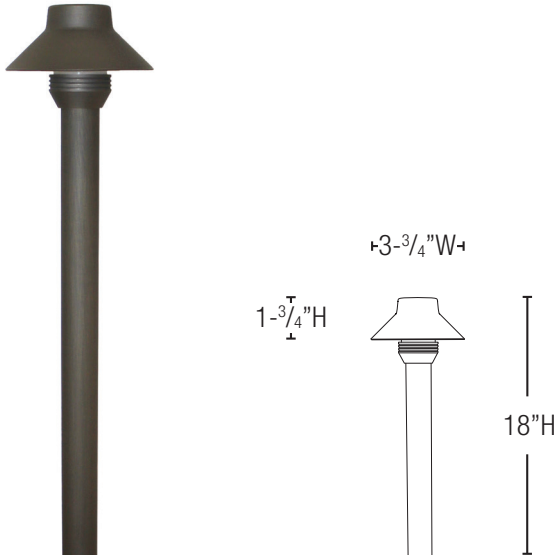

## BELLA 3

### AP-197B

#### PRODUCT SPECIFICATIONS

DIMENSIONS	18"OAH X 4"W
MATERIAL	CAST BRASS
GLASS	FROST DIFFUSER
LAMP/SOCKET	T3/G4
VOLTAGE	9-15V AC/DC
LIGHT SPREAD	3-5 FT AVG
LEAD WIRE	3 FT