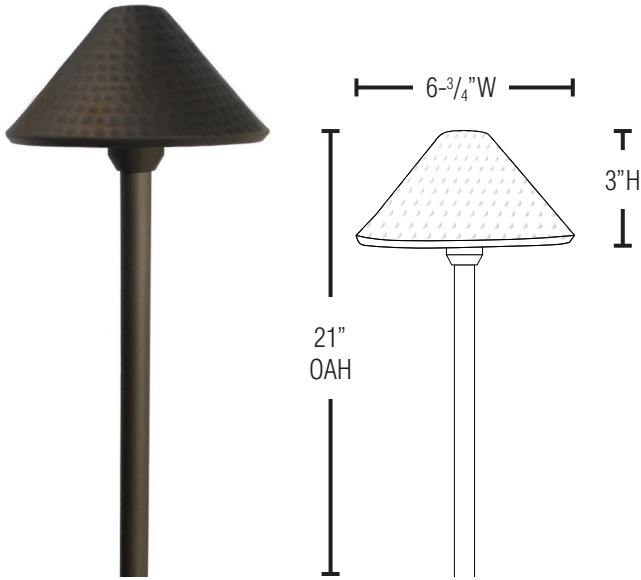

PROJECT	DATE
TYPE	CATALOG #

MARTELLATO 7 AP-109B

KEY FEATURES

- SOLID BRASS WITH HAMMERED SHADE
- NATURAL BRONZE FINISH GUARANTEED NOT TO CHIP, FLAKE OR PEEL
- TEMPERED, SHOCK AND HEAT RESISTENT LENS
- HIGH TEMPERATURE CERAMIC SOCKETS
- FIELD REPLACEABLE LED LAMPS

PRODUCT SPECIFICATIONS

MATERIAL	SOLID BRASS
GLASS	FROST DIFFUSER
LAMP/SOCKET	T3/G4
VOLTAGE	9-15V AC/DC
LIGHT SPREAD	8 FT AVG

STEP 1

FIXTURE CONFIGURATION

STEP 2

LED LAMP CONFIGURATION

STEP 3

ACCESSORY OPTIONS