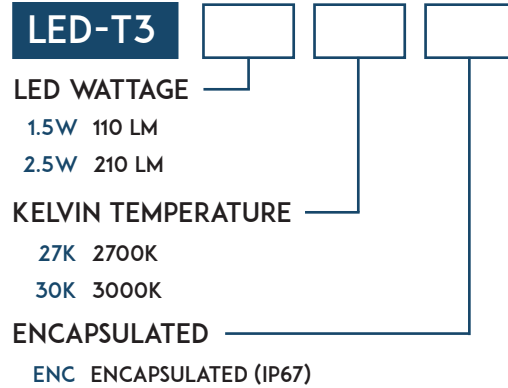

PRODUCT SPECIFICATIONS

MATERIAL	SOLID BRASS
GLASS	FROST DIFFUSER
LAMP/SOCKET	T3/G4
VOLTAGE	9-15V AC/DC
LIGHT SPREAD	8 FT AVG

STEP 1

FIXTURE CONFIGURATION

STEP 2

LED LAMP CONFIGURATION

STEP 3

ACCESSORY OPTIONS