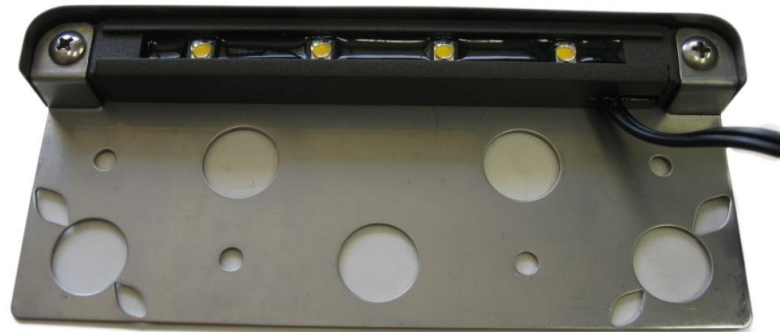

Model: LED-ML-7-12-27K

LEGEND

Model#: LED-ML-7-12-27K
Light Bar Material: Aluminum
Mounting: Masonry Bracket
Material: Aluminum
Finish: Bronze
Size: ¾”H x 7”L x 3” Deep
Lamp: 1 Watt LED Total
Beam: 90° x 4 LED’s
Kelvin: 2700K – Warm White
Voltage: 8v-24v AC/DC
Lumens: 80 lumens avg.

Lightcraft Outdoor Environments

Specification Features

“LED Masonry Lighter”

Key Features:

- Ideal for Columns
- Retaining Walls
- Benches
- Removable light bar for wider variety
- 4 LED’s for even light distribution
- 6’ 18/2 Landscape lighting wire
- 5 year warranty