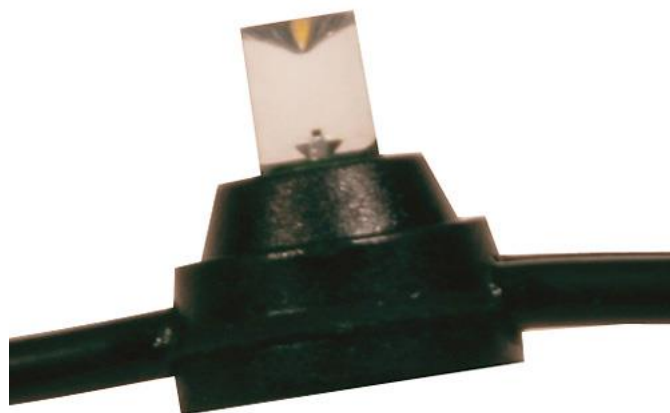

LED-LS-12v
Ideal Mini Tree String

Technical Information:

Voltage: 12v DC Constant Voltage or AC w/ rectifier

Construction: 5mm concave lens

Wire: SPT-1, 18 Gauge x Black

Spacing: 6" between sockets

Wattage: 0.15 per LED

Size: 5/8" h x 9/32" (base diameter)

Maximum Run: 690 LEDs or 1 roll

Roll Size: 345 ft.

Kelvin: 3,000k

Viewing Angle: 180 degree wide

Rated Life: 50,000 hour

Weather Rating: IP 44 Damp

Dimmable: With DC dimmer

Mounting: Zip tie, Self- Wrapping or Channel

Usage: Indoor/Outdoor.

Application: Trees, Festival, Tent, Accent, Patios,
Decks and Gazebos. Year- round.

Lightcraft Outdoor Environments

Specification Features

Tree and Façade - Mini Light Strings

Key Features:

- Flat 18-2 Black Wire
- Damp Location- IP 44
- Commercial, Non Removable Lamps
- Full Wave Rectified
- No Flicker
- If bulb burns out; the rest remain lit