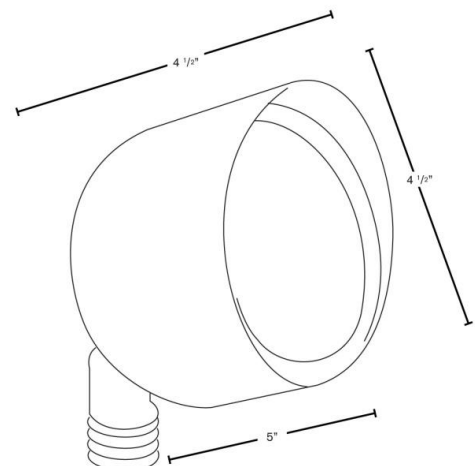

Halogen

Model#: FL-917A-Par36

Size: 4 1/2" w x 4 1/2" h x 5" d

Material: Cast Aluminum

Finish: Powder Bronze

Mounting: 1/2" NPT stake included

Lens: Clear flat tempered

Electrical: 12V AC

Lamp: 35W (not included)

Light Spread: 30ft. x 30ft. @ 10ft.
placement

Lumens: 525 avg.

Max Lamp: 50w

Lamp Life: 4,000 hours avg.

LED

Model#: FL-917A-Par36-LED

Size: 4 1/2" w x 4 1/2" h x 5" d

Material: Cast Aluminum

Finish: Powder Bronze

Mounting: 1/2" NPT stake included

Lens: Clear flat tempered

Electrical: 9v – 15v AC

Lamp: 5w PAR36

Kelvin: 2700k, Warm White-Standard

Light Spread: 4ft. x 8ft. @ 4ft. placement

Lumens: 400 avg.

Max Lamp: 10w or 13w PAR36

Lamp Life: 30,000 hours avg.

FL-917A-PAR36

1/2" npt

9811 Owensmouth Ave. Unit 1 Chatsworth, CA 91311
818.349.2663 Phone * 818-349-2676 Fax
sales@lightcraftoutdoor.com