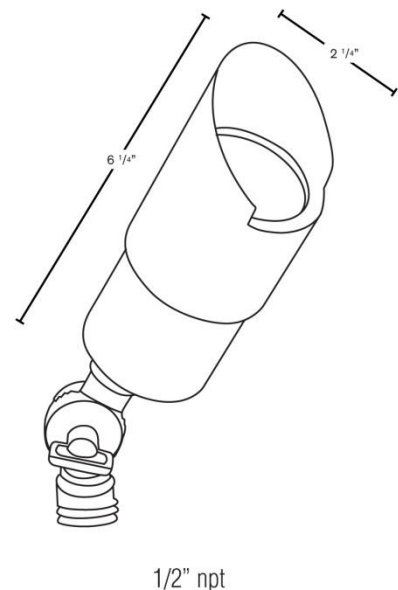

FL-288B-MR16

9811 Owensmouth Ave. Unit 1 Chatsworth, CA 91311
818.349.2663 Phone * 818-349-2676 Fax
sales@lightcraftoutdoor.com