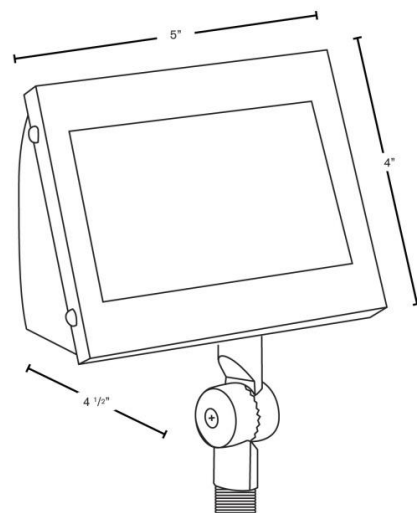

Halogen: FL-116B-T3

LED: FL-116B-T3-LED

Halogen

Model#: FL-116B-T3

Size: 5" w x 4" h x 4 1/2" d

Material: Solid Brass

Finish: Natural Bronze

Mounting: 1/2" NPT stake included

Lens: Frost and Clear

Electrical: 12V AC

Lamp: 20W T3

Light Spread: 4ft. x 8ft. @ 4ft. placement

Lumens: 750 avg.

Max Lamp: 50w T3

Lamp Life: 4,000 hours avg.

LED

Model#: FL-116B-T3-LED

Size: 5" w x 4" h x 4 1/2" d

Material: Solid Brass

Finish: Natural Bronze

Mounting: 1/2" NPT stake included

Lens: Frost and Clear

Electrical: 9v – 15v AC

Lamp: 4w T3

Kelvin: 2700k, Warm White-Standard

Light Spread: 4ft. x 8ft. @ 4ft. placement

Lumens: 320 avg.

Max Lamp: 4w T3

Lamp Life: 30,000 hours avg.

Lightcraft Outdoor Environments

Specification Features

Wall Liter- T3

Key Features:

- Solid brass material with natural bronze finish.
- Tempered, shock and heat resistant lens.
- High temperature socket.
- Threaded construction (tool-less).

1/2" npt