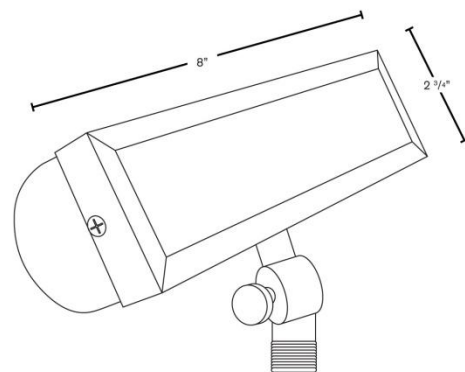

Lightcraft Outdoor Environments Specification Features

Portrait Liter-SC Bayonet

Key Features:

- Solid brass material with natural bronze finish.
- Tempered, shock and heat resistant lens.
- High temperature socket.

Halogen: FL-1126B-SC

LED: FL-1126B-SC-LED

Halogen

Model#: FL-1126B-SC

Size: 8" w x 2 3/4" h

Material: Solid Brass

Finish: Natural Bronze

Mounting: 1/2" NPT stake included

Lens: Clear or Frost Optional

Lamp: 2 x 13w SC Bay

Electrical: 12V AC

Max Lamp: 2 x 26w SC Bay

Light Spread: 10 ft. x 12 ft. @ 4 ft. placement

Lumens: 300 avg.

Lamp Life: 4,000 hours avg.

LED

Model#: FL-1126B-SC-LED

Size: 8" w x 2 3/4" h

Material: Solid Brass

Finish: Natural Bronze

Mounting: 1/2" NPT stake included

Lens: Clear or Frost Optional

Electrical: 9v – 15v AC

Lamp: 2 x 2w SC Bay-LED

Max Lamp: 2 x 4w SC Bay-LED

Kelvin: 3000k, Warm White-Standard

Compare to: 24w

Light Spread: 10 ft. x 12 ft. @ 4 ft. placement

Lumens: 300 avg.

Lamp Life: 30,000 hours avg.

1/2" npt