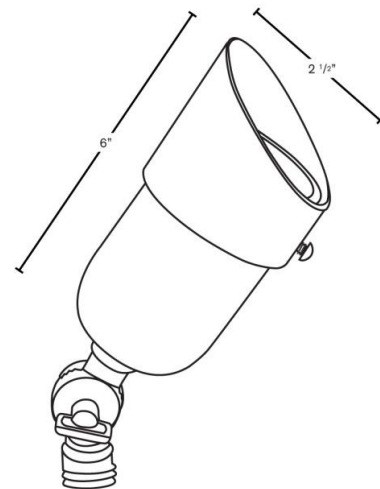

Halogen: FL-109B-MR16

LED: FL-109B-MR16-LED

Halogen

Model#: FL-109B-MR16

Size: 6" h x 2 1/2" w

Material: Solid Brass

Finish: Natural Bronze

Mounting: 1/2" NPT stake included

Lens: Convex

Electrical: 12V AC

Max Lamp: 35W Halogen- Not Included

Light Spread: Up to 30 ft. x 40 degree

Lumens: 525 avg.

Lamp Life: 4,000 hours avg.

FL-109B-MR16

LED

Model#: FL-109B-MR16-LED

Size: 6" h x 2 1/2" w

Material: Solid Brass

Finish: Natural Bronze

Mounting: 1/2" NPT stake included

Lens: Convex

Electrical: 9v – 15v AC

Max Lamp: 5.5W MR16- Not Included

Kelvin: 3000k, Warm White-Standard

Compare to: 42w

Light Spread: 8 ft. to 10 ft. avg.

Lumens: 440 avg.

Lamp Life: 30,000 hours avg.

1/2" npt

9811 Owensmouth Ave. Unit 1 Chatsworth, CA 91311
818.349.2663 Phone * 818-349-2676 Fax
sales@lightcraftoutdoor.com