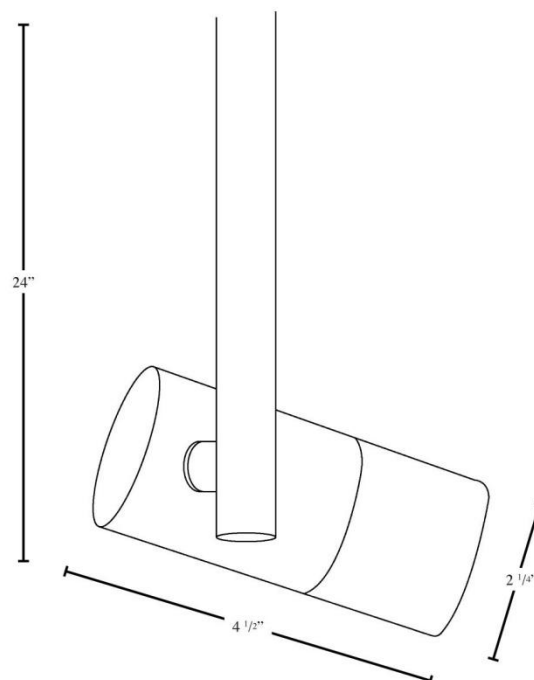

DL-502-MR16