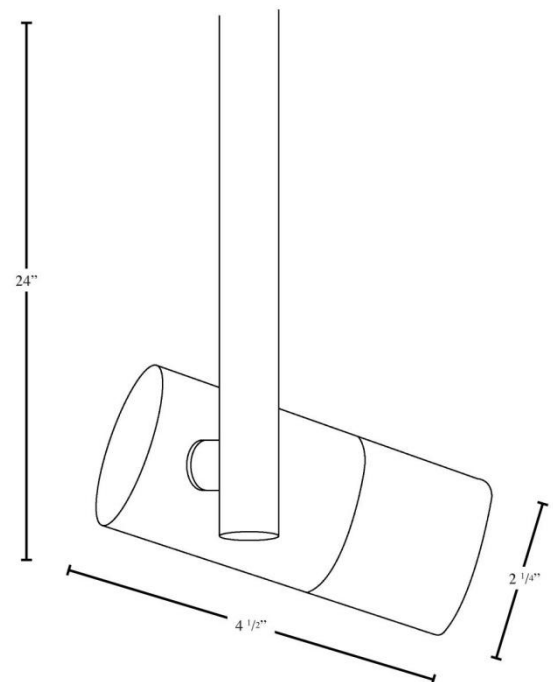

Lightcraft Outdoor Environments Specification Features

12V Architect Down Light- Solid Brass

Key Features:

- Side mount
- Contemporary Design
- Angled or Flat Snoot
- 2 3/4" Base Included

Halogen: DL-502B-MR16

LED: DL-502B-MR16-LED

Halogen

Model#: DL-502B-MR16

Size: 2 1/4" w x 4 1/2" h

Material: Solid Brass

Finish: Natural Bronze

Mounting: Mounting base included

Lens: Tempered Flat

Size: 2 1/4" w x 4 1/2" h

Material: Solid Brass

Finish: Natural Bronze

Mounting: Mounting base included

Electrical: 9v – 15v AC

Lamp: 3.5w MR16-LED

Max Lamp: 5.5w MR16-LED

Kelvin: 3000k, Warm White

Compare to: 20w

Light Spread: Up to 50 ft.

Lumens: 400 avg.

Lamp Life: 30,000 hours avg.

Snoot: Angled or Flat Option

DL-502-MR16

9811 Owensmouth Ave. Unit 1 Chatsworth, CA 91311
818.349.2663 Phone * 818-349-2676 Fax
sales@lightcraftoutdoor.com