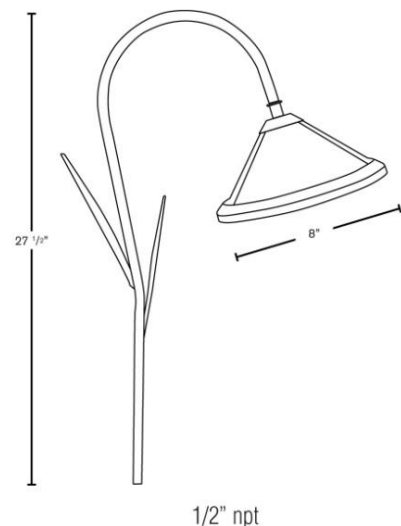

Mounting: 1/2" NPT stake included

Lens: Heavy Art Glass

Lamp: 13W SC Bayonet

Max Lamp: 26W SC Bayonet

Electrical: 12V AC

Light Spread: 8 ft. - 10 ft. avg.

Lumens: 195 avg.

Lamp Life: 4,000 hours avg.

LED

Model#: AP-TU-21B-SC-LED

Size: 8" w x 27 1/2" h

Material: Solid Brass

Finish: Natural Bronze

Mounting: 1/2" NPT stake included

Lens: Heavy Art Glass

Electrical: 9v – 15v AC

AP-TU-21B

9811 Owensmouth Ave. Unit 1 Chatsworth, CA 91311
818.349.2663 Phone * 818-349-2676 Fax
sales@lightcraftoutdoor.com