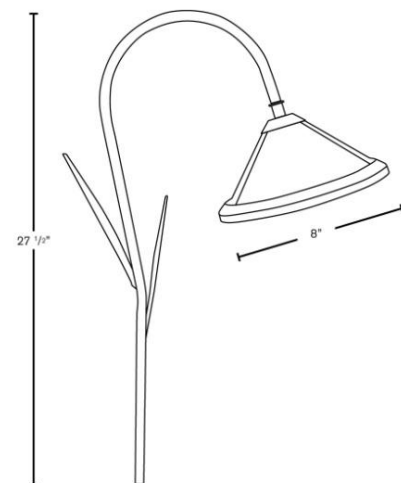

AP-TU-21B

LED

Model#: AP-TU-21B-SC-LED

Size: 8" w x 27 1/2" h

Material: Solid Brass

Finish: Natural Bronze

Mounting: 1/2" NPT stake included

Lens: Heavy Art Glass

Electrical: 9v – 15v AC

Lamp: 2W SC Bay-LED

Max Lamp: 4w SC Bay-LED

Kelvin: 3000k, Warm White-Standard

Compare to: 12w

Light Spread: 8ft. avg.

Lumens: 150 avg.

Lamp Life: 30,000 hours avg.

Option: Amber or Opal Glass

1/2" npt

9811 Owensmouth Ave. Unit 1 Chatsworth, CA 91311
818.349.2663 Phone * 818-349-2676 Fax
sales@lightcraftoutdoor.com