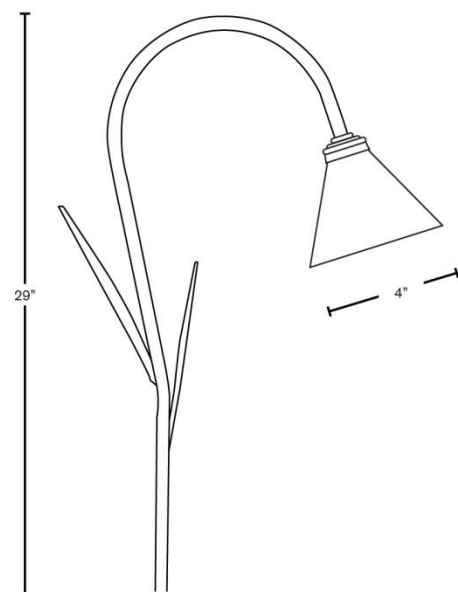

Halogen

Model#: AP-TU-210B-SC-OPAL

Size: 4" w x 29" h

Material: Solid Brass

Finish: Natural Bronze

Mounting: ½" NPT stake included

Lens: Blown Glass

Lamp: 13W SC Bayonet

Max Lamp: 26W SC Bayonet

Electrical: 12V AC

Light Spread: 8 ft. - 10 ft. avg.

Lumens: 195 avg.

Lamp Life: 4,000 hours avg.

LED

Model#: AP-TU-210B-SC-OPAL-LED

Size: 4" w x 29" h

Compare to: 12W

Light Spread: 8ft. -10ft. avg.

Lumens: 150 avg.

Lamp Life: 30,000 hours avg.

AP-TU-210B

9811 Owensmouth Unit 1 Chatsworth, CA 91311 * 818-349-2663 * 818-349-2676 (fax)

www.lightcraftoutdoor.com