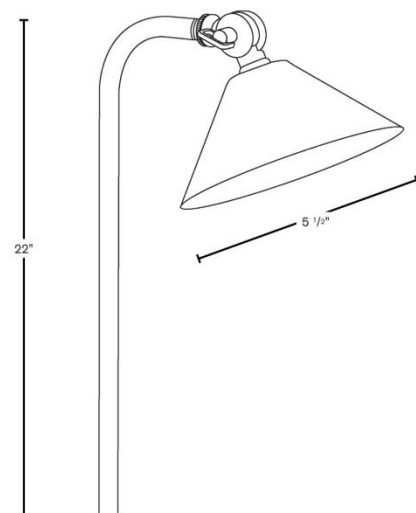

AP-214B-T3

1/2" npt