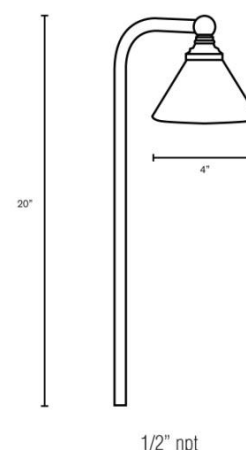

LED

Model#: AP-210B-SC-LED

Size: 4" w x 20" h

Material: Solid Brass

Finish: Natural Bronze

Mounting: 1/2" NPT stake included

Lens: Hand Blown Heavy Art Glass/ Amber

Electrical: 9v – 15v AC

Lamp: 2W SC Bay

Kelvin: 3000k, Warm White-Standard

Compare to: 12w

Light Spread: 8ft. avg.

Lumens: 150 avg.

Lamp Life: 30,000 hours avg.

Lightcraft Outdoor Environments

Specification Features

AP-210B-SC-MICA-AMBER

9811 Owensmouth Ave. Unit 1 Chatsworth, CA 91311
818.349.2663 Phone * 818-349-2676 Fax
sales@lightcraftoutdoor.com