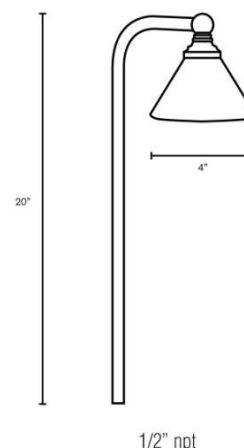

LED

Model#: AP-210B-SC-LED

Size: 4" w x 20" h

Material: Solid Brass

Finish: Natural Bronze

Mounting: 1/2" NPT stake included

Lens: Hand Blown Heavy Art Glass/ Amber

Electrical: 9v – 15v AC

Lamp: 2W SC Bay

Kelvin: 3000k, Warm White-Standard

Compare to: 12w

Light Spread: 8ft. avg.

Lumens: 150 avg.

Lamp Life: 30,000 hours avg.

Lightcraft Outdoor Environments

Specification Features

AP-210B-SC-MICA-AMBER

9811 Owensmouth Ave. Unit 1 Chatsworth, CA 91311
818.349.2663 Phone * 818-349-2676 Fax
sales@lightcraftoutdoor.com