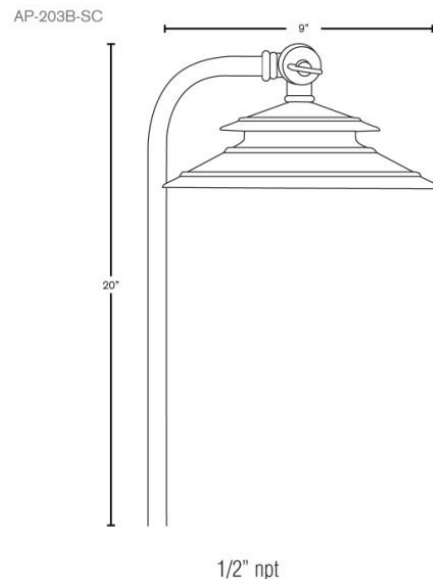

9811 Owensmouth Ave. Unit 1 Chatsworth, CA 91311
818.349.2663 Phone * 818-349-2676 Fax
sales@lightcraftoutdoor.com