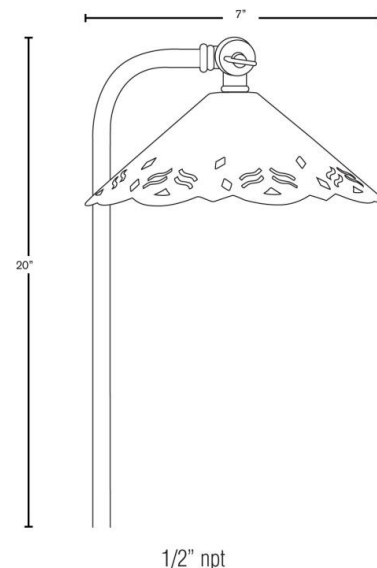

AP-202B-SC

9811 Owensmouth Ave. Unit 1 Chatsworth, CA 91311
818.349.2663 Phone * 818-349-2676 Fax
sales@lightcraftoutdoor.com