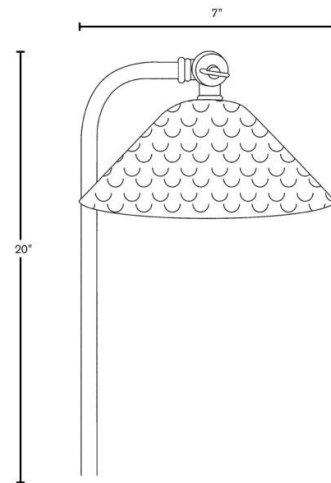

**Halogen:** AP-128-7-SC  
**LED:** AP-128-7-SC-LED

**Halogen**

**Model#:** AP-128-7-SC  
**Size:** 7" w x 20" h  
**Material:** Solid Brass  
**Finish:** Natural Bronze  
**Mounting:** 1/2" NPT stake included  
**Lens:** None; Open bottom with white inside  
**Lamp:** 13W SC Bayonet  
**Max Lamp:** 26W SC Bayonet  
**Electrical:** 12V AC  
**Light Spread:** 8 ft. avg.  
**Lumens:** 195 avg.  
**Lamp Life:** 4,000 hours avg.

**LED**

**Model#:** AP-128-7-SC-LED  
**Size:** 7" w x 20" h  
**Material:** Solid Brass  
**Finish:** Natural Bronze  
**Mounting:** 1/2" NPT stake included  
**Lens:** None; Open bottom with white inside  
**Electrical:** 9v – 15v AC  
**Lamp:** 2.5W SC Bay  
**Kelvin:** 3000k, Warm White-Standard  
**Compare to:** 18w  
**Light Spread:** 8ft. avg.  
**Lumens:** 210 avg.  
**Lamp Life:** 30,000 hours avg.

**Lightcraft Outdoor Environments**  
 Specification Features

**7" Brass Luna Martellato-7-SC**

**Key Features:**

- Solid Brass material with natural bronze finish.
- Tempered, shock and heat resistant lens.
- High temperature socket.
- Threaded construction (tool-less).
- 5"W shade option

AP-128-7-SC

1/2" npt