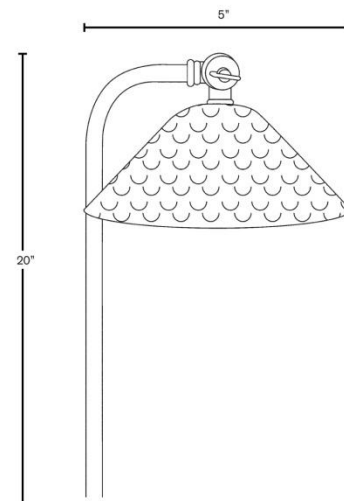

AP-128-5-SC